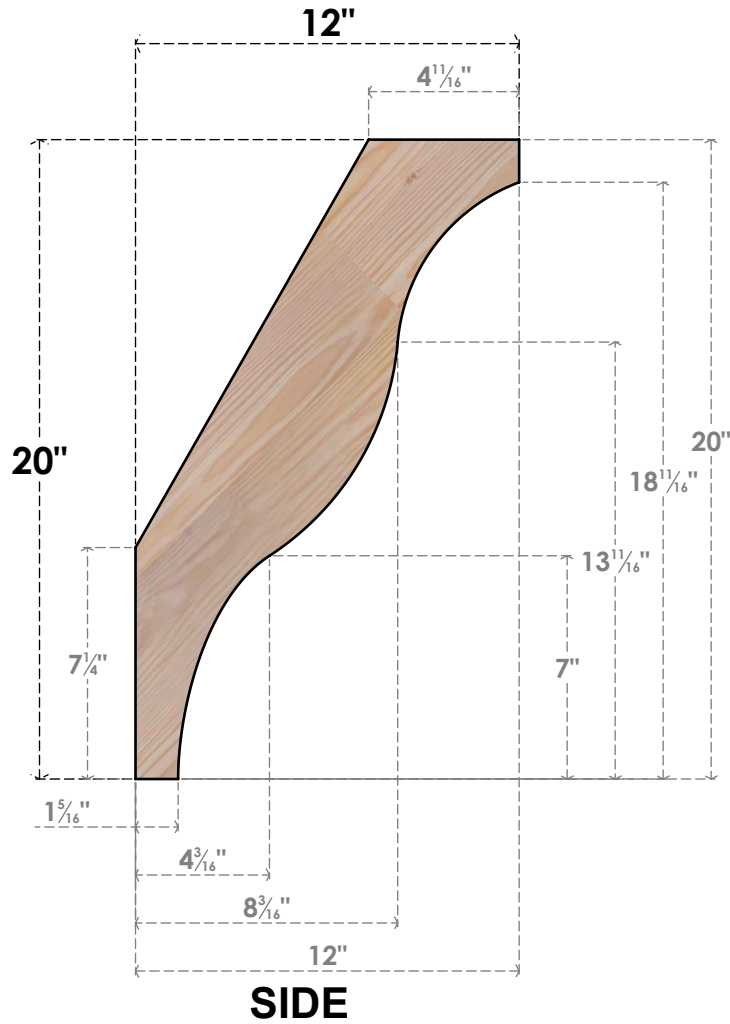

BRC04X12X20FST00SDF

3 1/2"W X 12"D X 20"H FUNSTON SMOOTH BRACE, DOUGLAS FIR

EKENA MILLWORK
 2300 WEST MAIN ST.
 CLARKSVILLE, TX 75426
 TOLL FREE: 866-607-0453
 WWW.EKENAMILLWORK.COM

NOTES

1. INSTALLATION TO BE COMPLETED IN ACCORDANCE WITH MANUFACTURER'S SPECIFICATIONS.
2. DRAWING MAY NOT BE TO SCALE
3. THIS DRAWING IS INTENDED FOR DESIGN AND PLANNING PURPOSES ONLY.
4. ALL INFORMATION CONTAINED HEREIN WAS CURRENT AT THE TIME OF DEVELOPMENT BUT MUST BE REVIEWED AND APPROVED BY THE PRODUCT MANUFACTURER TO BE CONSIDERED ACCURATE.
5. PRODUCTS ARE NOT KILN DRIED. THIS ITEM IS UNIQUE AND WILL CONTAIN THE NATURAL VARIATIONS THAT THE WOOD SPECIES OFFERS. THIS MAY RESULT IN VARIATIONS UP TO 1/4"