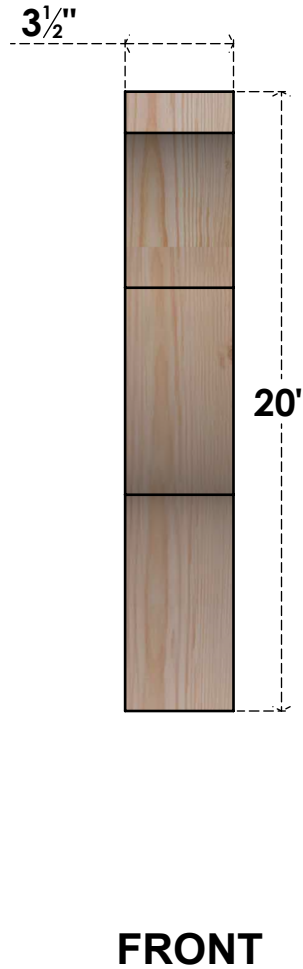

BRC04X12X20FST00SDF

3 1/2"W X 12"D X 20"H FUNSTON SMOOTH BRACE, DOUGLAS FIR

EKENA MILLWORK
 2300 WEST MAIN ST.
 CLARKSVILLE, TX 75426
 TOLL FREE: 866-607-0453
 WWW.EKENAMILLWORK.COM

NOTES

1. INSTALLATION TO BE COMPLETED IN ACCORDANCE WITH MANUFACTURER'S SPECIFICATIONS.
2. DRAWING MAY NOT BE TO SCALE
3. THIS DRAWING IS INTENDED FOR DESIGN AND PLANNING PURPOSES ONLY.
4. ALL INFORMATION CONTAINED HEREIN WAS CURRENT AT THE TIME OF DEVELOPMENT BUT MUST BE REVIEWED AND APPROVED BY THE PRODUCT MANUFACTURER TO BE CONSIDERED ACCURATE.
5. PRODUCTS ARE NOT KILN DRIED. THIS ITEM IS UNIQUE AND WILL CONTAIN THE NATURAL VARIATIONS THAT THE WOOD SPECIES OFFERS. THIS MAY RESULT IN VARIATIONS UP TO 1/4"